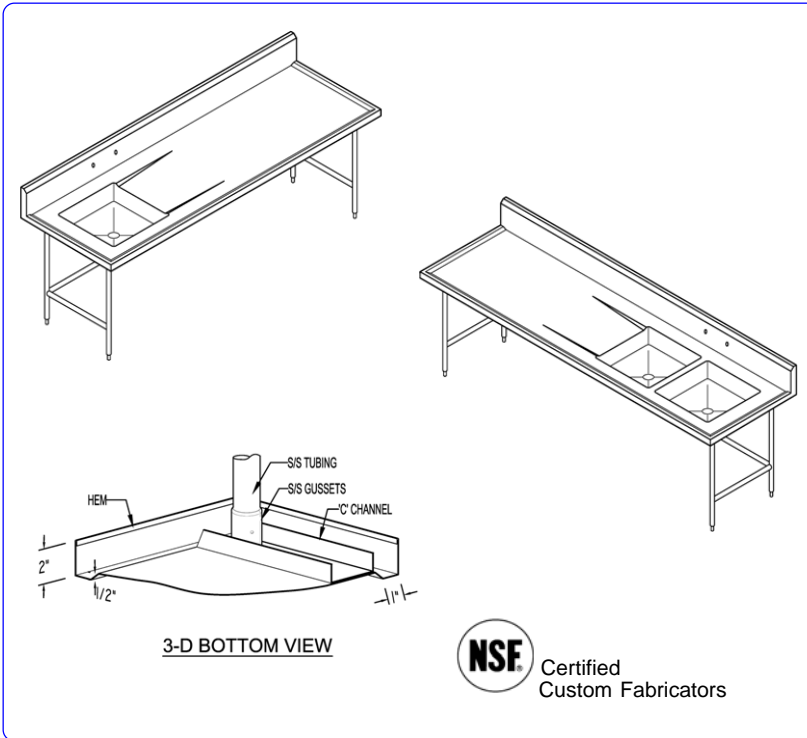

Prep Table w/ Splash and Single Or Double Sink

MATERIAL

Top: 14g. or 16g. Stainless Steel, Type 304, #4 Finish
 Hat Channel: 16g Galvanized
Crossbracing: 1-5/8" O.D. SS 304/4 Tubing, .065 Wall
Legs: 1-5/8" O.D. SS 304/4 Tubular Legs, .065 Wall
Stainless Steel Gussets & Adjustable Bullet Feet

CONSTRUCTION

Built in compliance with NSF Standard No.2 and bear the NSF mark of approval.

Top reinforced with welded hat channel.

8" Backsplash designed to maintain a truly straight backsplash.

Marine Edge where there is no splash.

Embossed drainboard near sink for drainage.

Single/Double Sinks form fabriacted (NOT DEEP DRAWN) maintains 14g -16g thickness throughout.

Stamping dies are used to draw bottom of bowls eliminating build up of water around drain.

CUSTOM SIZES AVAILABLE

8" DEEP BOWLS

SINGLE SINK

DOUBLE SINK

Left Hand Sink

Right Hand Sink

Left Hand Sink

Right Hand Sink