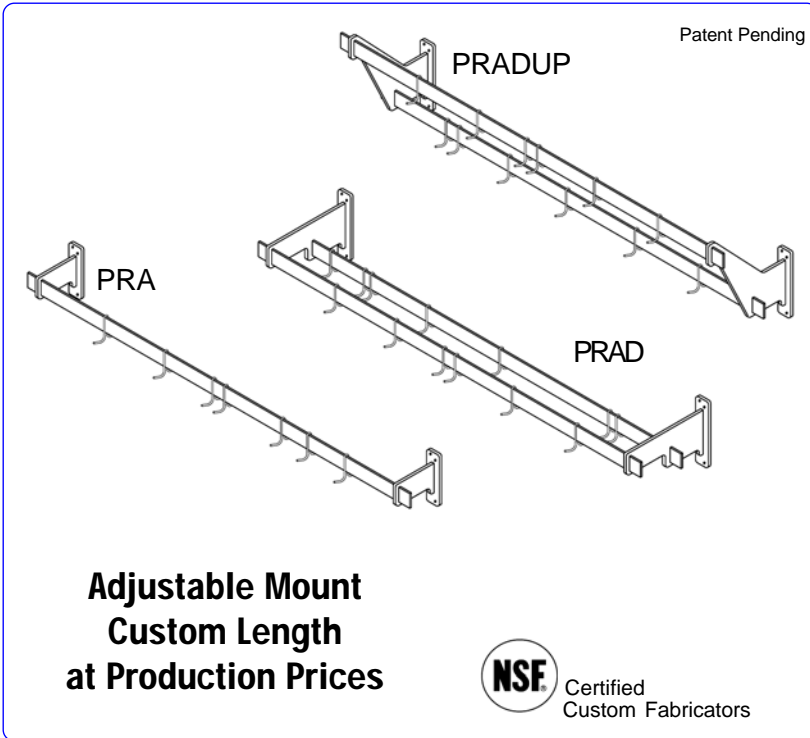

Pot Rack - Adjustable Mount

Adjustable Single & Double Rail Pot Racks

MATERIAL

Brackets: 3/16" SS Plate, Type 304, #4 Finish
 Rails: 1/4" x 2" Hvy Duty SS Flat Bar, Type 304/4
 Stainless Steel Double Prong Pot Hooks (2 per ft.)

CONSTRUCTION

Built in compliance with NSF Standard No.2 and bear the NSF mark of approval.

Adjustable design allows bracket to be secured to studs in the wall.

3 Brackets are included for models longer than 66". Otherwise 2 brackets are provided.

O.A. Width	O.A. Length	MODEL NUMBER
12	18	PRADUP-18-2
12	34	PRADUP-34-2
12	50	PRADUP-50-2
12	66	PRADUP-66-3
12	82	PRADUP-82-3
12	98	PRADUP-98-3
12	110	PRADUP-110-3
12	122	PRADUP-122-3

Email: salesandinfo@chainfabricator.com