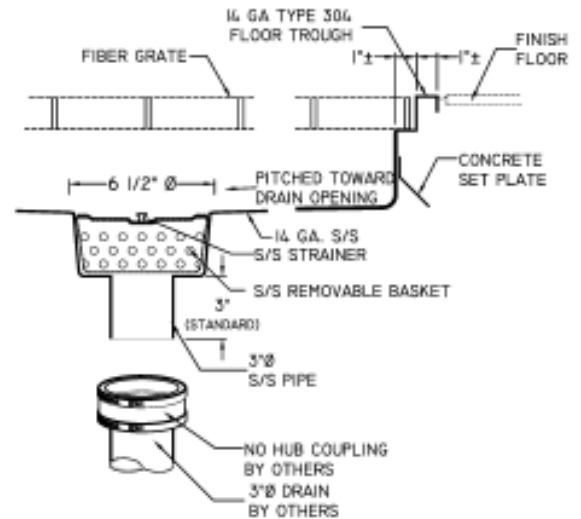

CUSTOM SIZES AVAILABLE

See next page for complete model numbers

Email: salesandinfo@chainfabricator.com

Phone: (916) 638-7370 or 1-888-300-6196 Fax: (916) 638-1172

2650 Mercantile Dr., Suite C - Rancho Cordova, CA 95742