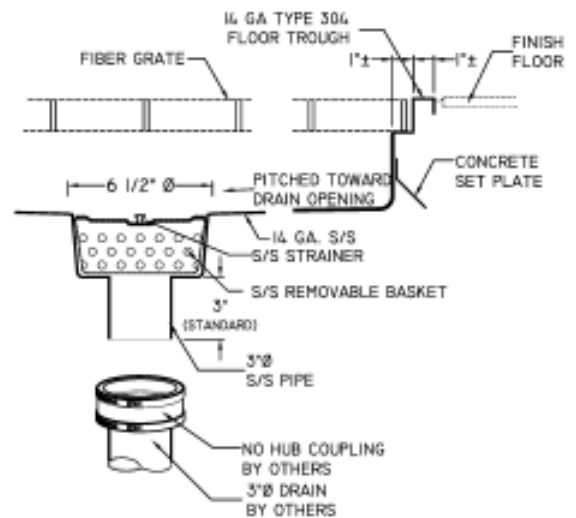

CUSTOM SIZES AVAILABLE

See next page for complete model numbers